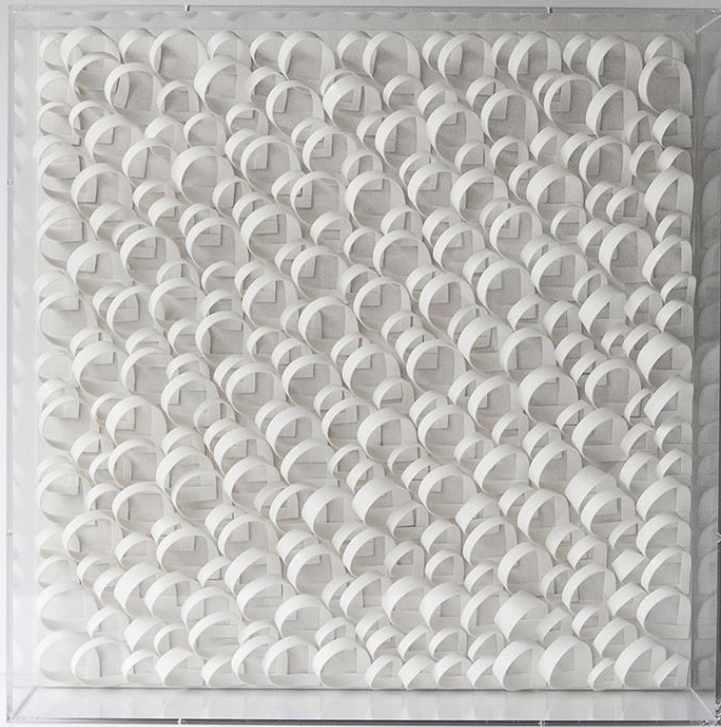

Baek Jin(b. 1970)

Poem(時)

2016

Porcelain on canvas

51.2 x 51.2 x 7.5 cm